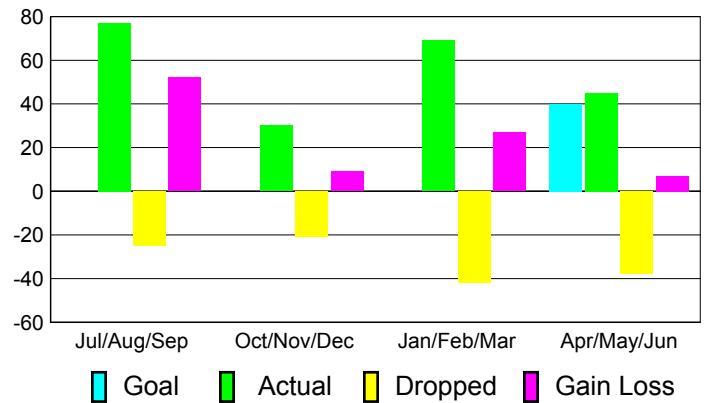

Membership Results 2010-2011

Goal, New, Dropped, Gain/Loss

Comparison of Membership Gain/Loss

Current Year Compared to the Previous Year