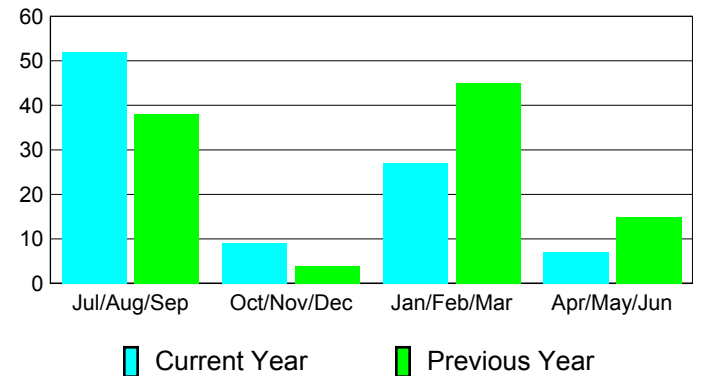

**Membership Results
2010-2011**

**Membership
2009-2010**

Month	Net Memb Goal	Actual New Memb	Actual Dropped Memb	Gain/Loss of Memb	Gain/Loss of Memb
Jul/Aug/Sep	0	77	-25	52	38
Oct/Nov/Dec	0	30	-21	9	4
Jan/Feb/Mar	0	69	-42	27	45
Apr/May/June	40	45	-38	7	15
Totals	40	221	-126	95	102

Membership Results 2010-2011

Goal, New, Dropped, Gain/Loss

Comparison of Membership Gain/Loss

Current Year Compared to the Previous Year

Gender Comparison 2010-2011

Jul/Aug/Sep

Oct/Nov/Dec

Jan/Feb/Mar

Apr/May/June

Male

Female