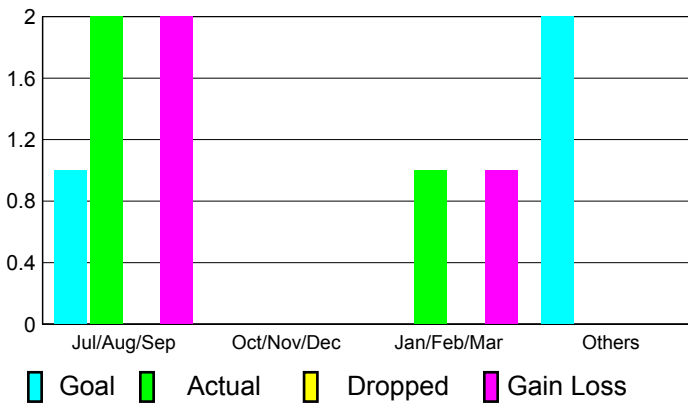

2010-2011 GMT Reports for District (or Undistricted) **District 111MS**

GMT: **Heinrich K. K. Alles**

Location: **GERMANY**

GMT CA: **4**

CLUBS

**Club Results
2010-2011**

**Clubs
2009-2010**

Month	New Club Goal	Actual New Clubs	Actual Dropped Clubs	Gain/Loss of Clubs	Gain/Loss of Clubs
Jul/Aug/Sep	1	2	0	2	1
Oct/Nov/Dec	0	0	0	0	0
Jan/Feb/Mar	0	1	0	1	2
Apr/May/June	2	0	0	0	0
Totals	3	3	0	3	3

Club Results 2010-2011

Goal, New, Dropped, Gain/Loss

Comparison of Club Gain/Loss

Current Year Compared to the Previous Year

YTD Status Quo Clubs 2010-2011

Status Quo Clubs Compared to Status Quo Members

MEMBERSHIP

**Membership Results
2010-2011**

**Membership
2009-2010**

Month	Net Memb Goal	Actual New Memb	Actual Dropped Memb	Gain/Loss of Memb	Gain/Loss of Memb
Jul/Aug/Sep	0	77	-25	52	38
Oct/Nov/Dec	0	30	-21	9	4
Jan/Feb/Mar	0	69	-42	27	45
Apr/May/June	40	45	-38	7	15
Totals	40	221	-126	95	102